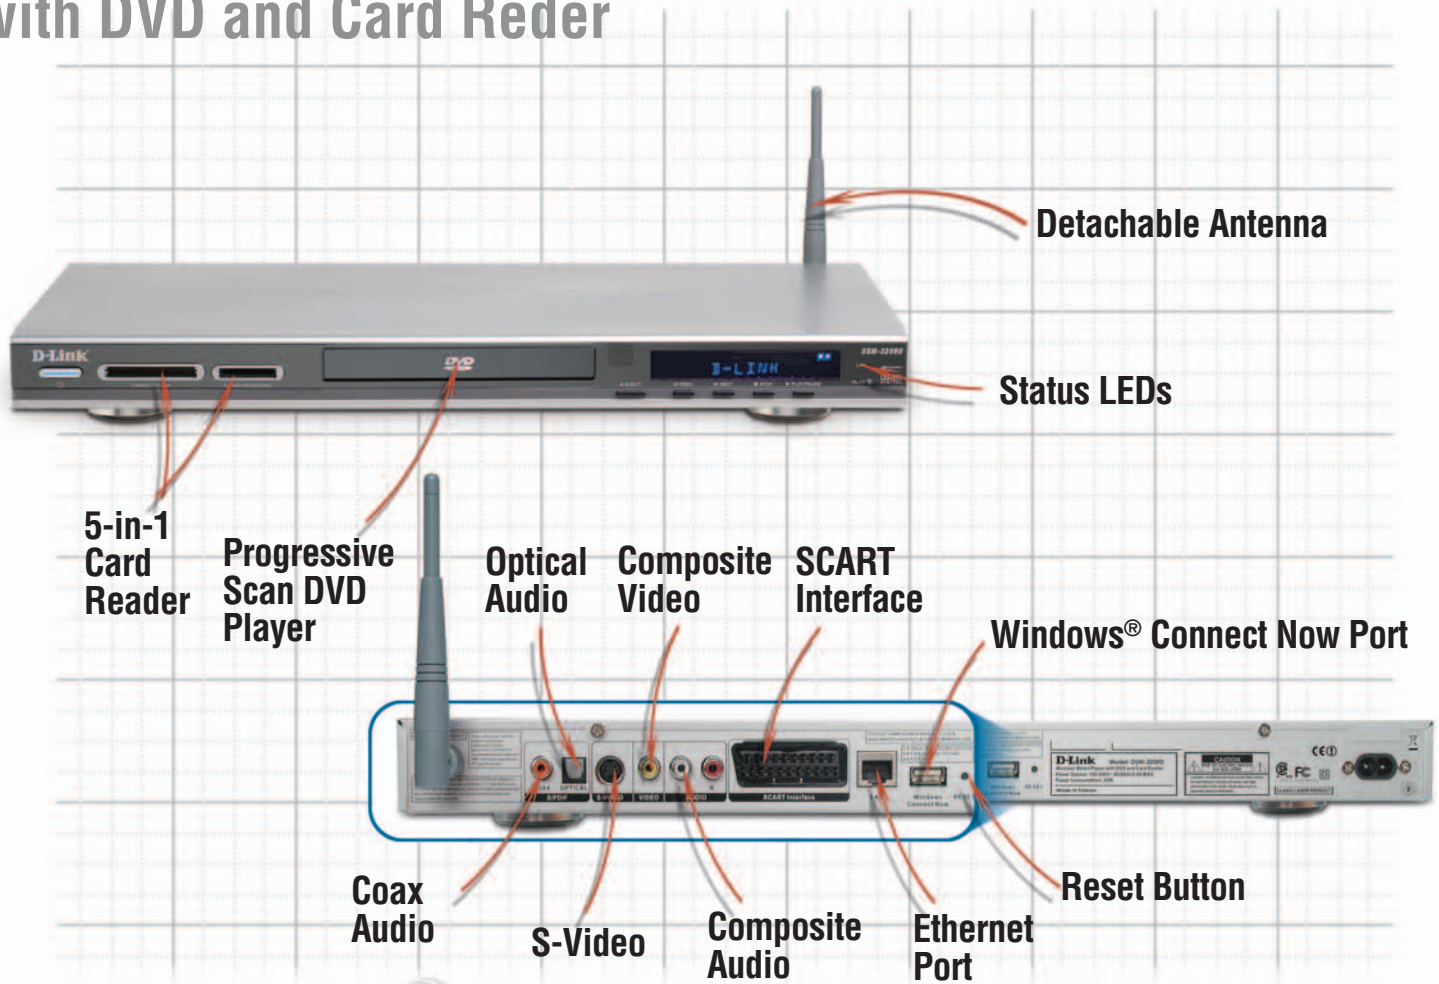

WirelessMedia Player

with DVD and Card Reader

Package Contents

- DSM-320RD Wireless Media Player with DVD and Card Reader
- Remote Control (2 AAA Batteries Included)
- CAT5 Ethernet Cable
- A/V Composite Cable
- S-Video Cable
- SCART Cable
- Detachable Antenna
- CD-ROM with Software and Manual⁵
- Quick Installation Guide